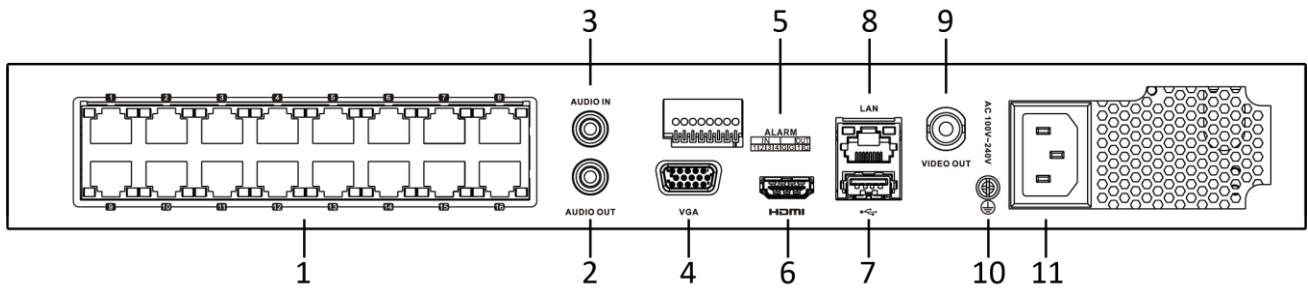

Auxiliary interface	
Serial port	N/A
SATA	2 SATA interfaces
Capacity	Up to 6 TB capacity for each disk
Alarm in/out	4/1
USB interface	Front panel: 1 × USB 2.0; Rear panel: 1 × USB 3.0
General	
Power supply	100 to 240 VAC, 50 to 60 Hz
Total power	≤ 180 W ≤ 280 W
Consumption (without HDD and PoE off)	≤ 15 W
Working temperature	-10 °C to 55 °C (14 °F to 131 °F) -10 °C to 45 °C (14 °F to 113 °F)
Working humidity	10% to 90%
Dimension (W × D × H)	385 × 315 × 52 mm (15.2"× 12.4" × 2.0")
Weight (without HDD)	≤ 3 kg (6.6 lb)
Certification	
FCC	Part 15 Subpart B, ANSI C63.4-2014
CE	EN50130-4, EN 61000-3-2,EN 61000-3-3, EN55032:2015

Dimension

Unit: mm

Physical Interface

*: The rear panel of iDS-7608NXI-I2/8P/8F provides 8 PoE interfaces.

No.	Description	No.	Description
1	Network Interfaces with PoE function	7	USB 3.0 interface
2	AUDIO OUT	8	Network Interface
3	AUDIO IN	9	VIDEO OUT
4	VGA output (DB9 connector)	10	GND
5	Alarm IN/OUT	11	100 to 240 VAC power supply
6	HDMI interface		