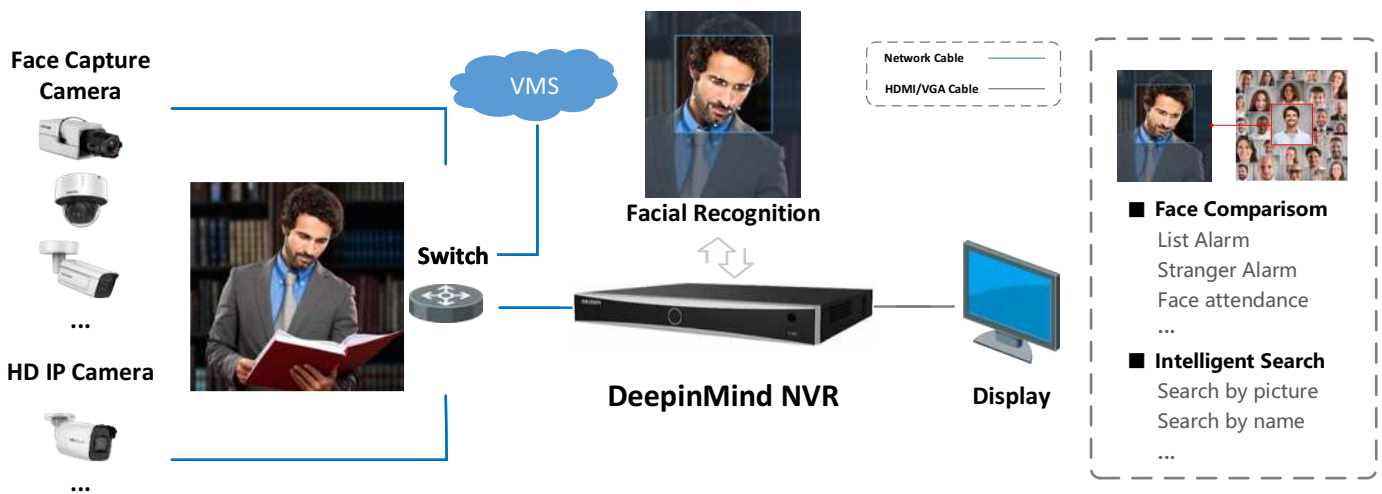

Application and Management

- Centralized management of network cameras, including configuration, information import/export, real-time information display, two-way audio, upgrade, etc.
- Connectable to Hikvision smart IP cameras, and capable of recording, playing back, and backing up VCA alarms

Typical Application

Facial Recognition and Face Picture Comparison

Modeling and analyzing face pictures captured by cameras. Comparing face pictures with the face picture library, and then trigger blacklist alarm and stranger alarm. Searching target person by picture and name features.