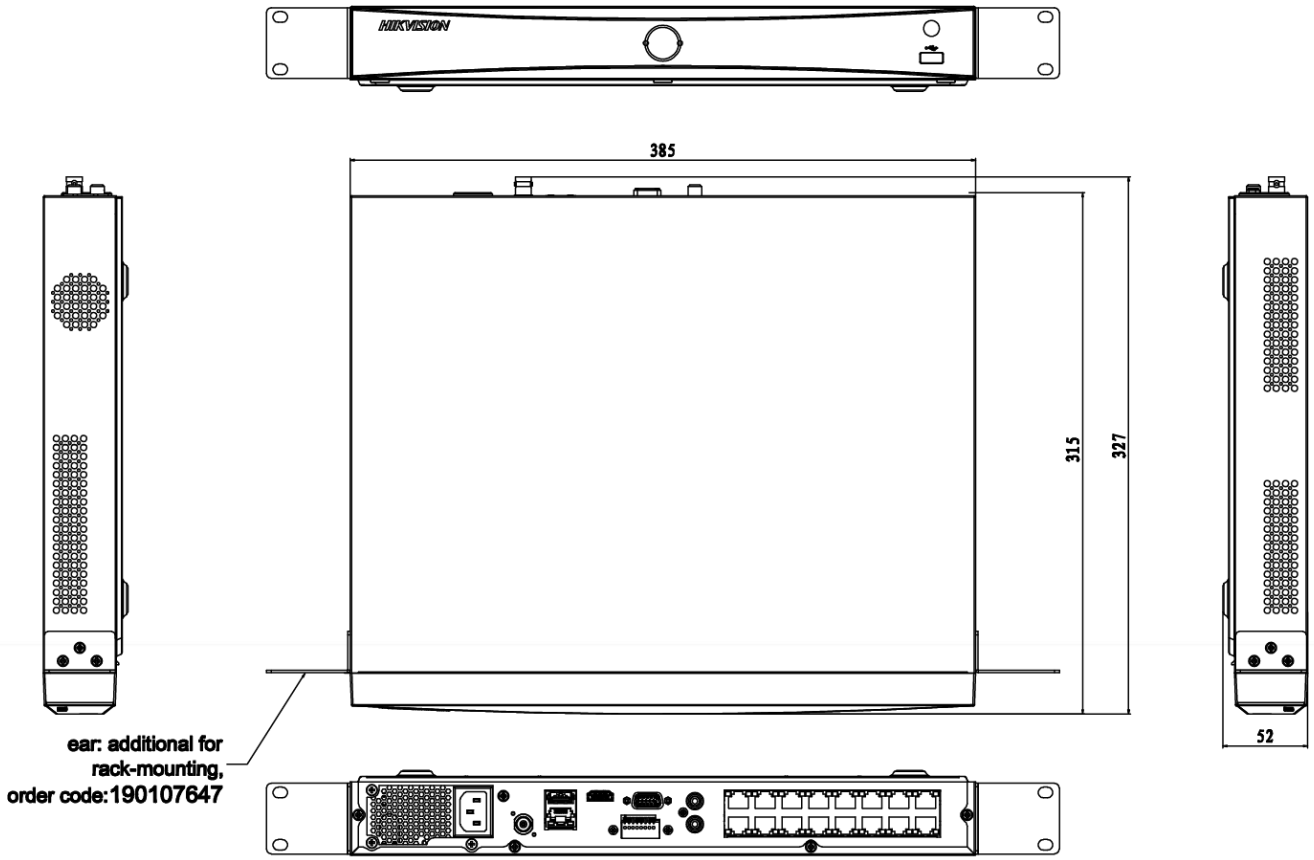

Dimension

Unit: mm