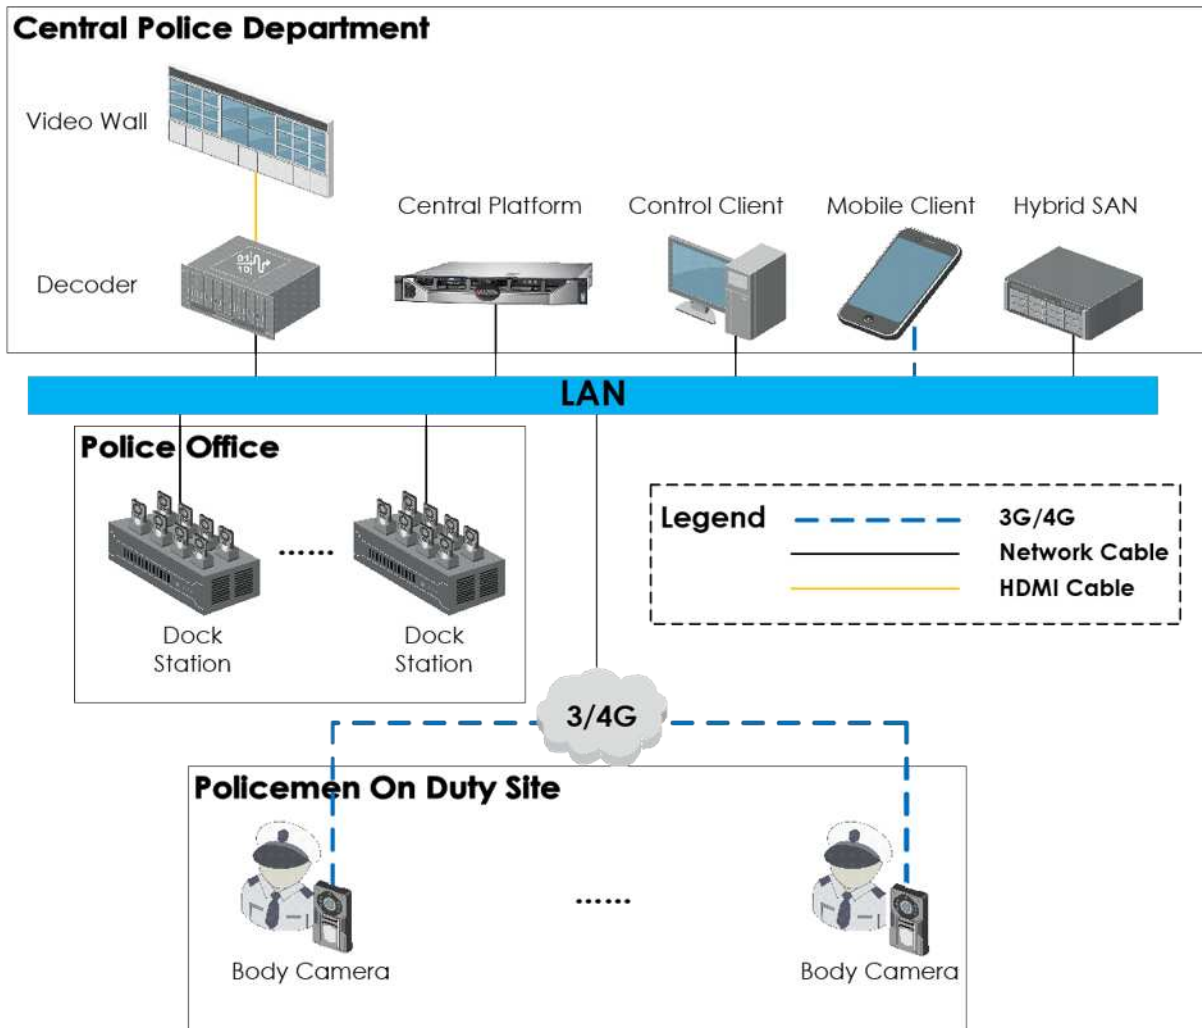

Typical Application