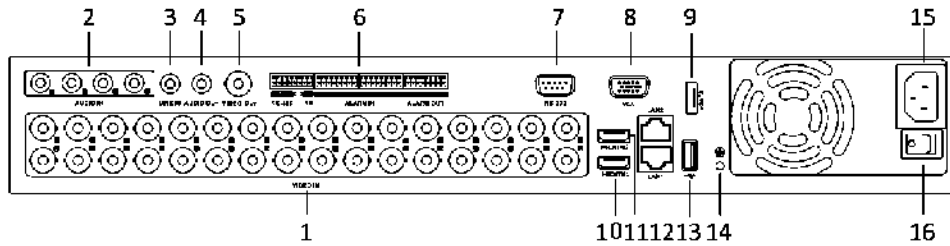

Physical Interfaces

NOTE The rear panel of DS-7324HUHI-K4 provides 24 video input interfaces.

Index	Description	Index	Description
1	VIDEO IN	9	eSATA Interface
2	AUDIO IN, RCA Connector	10	HDMI1 Interface
3	LINE IN	11	HDMI2 Interface
4	AUDIO OUT	12	LAN1 and LAN2 Network Interfaces
5	VIDEO OUT	13	USB Interface
6	RS-485 Serial Interface, Keyboard Interface, ALARM IN and ALARM OUT	14	GND
7	RS-232 Serial Interface	15	100 to 240 VAC Power Input
8	VGA Interface	16	Power Switch

Available Models

DS-7324HUHI-K4, DS-7332HUHI-K4