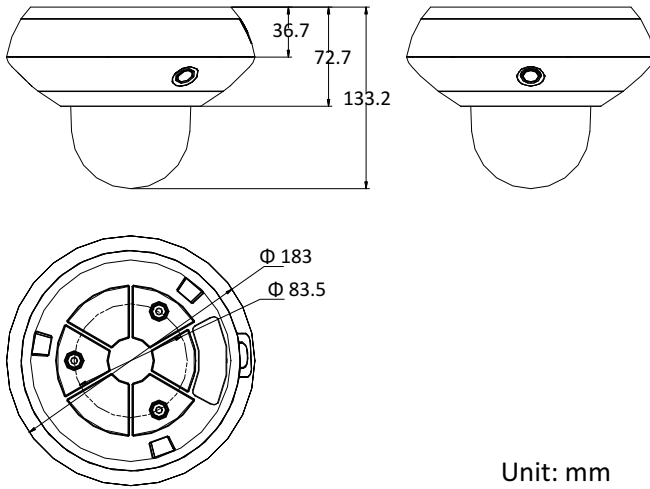

## Specification

Panoramic Camera	
Image Sensor	Three 1/2.8" progressive scan CMOS
Min. Illumination	Color: 0.05 Lux @(F2.0, AGC ON) B/W: 0.01 Lux @(F2.0, AGC ON) 0 Lux with IR
Shutter Time	50 Hz: 1/1 s to 1/30,000 s 60 Hz: 1/1 s to 1/30,000 s
Day & Night	IR Cut Filter
Gain	Auto/Manual
WDR	Digital WDR
Smart Image Enhancement	HLC/BLC/3D DNR/Regional Exposure
White Balance	Auto/Manual/ATW (Auto-Tracking White Balance)/Indoor/Outdoor/Fluorescent Lamp/Sodium Lamp
Privacy Mask	4 × 3 programmable privacy masks
Focal Length	2 mm
Aperture Range	F2.0
FOV	Horizontal field of view: 128.5° × 3 Vertical field of view: 75.7° Diagonal field of view: 144°
PTZ Camera	
Image Sensor	1/2.8" progressive scan CMOS
Min. Illumination	Color: 0.05 Lux @(F2.0, AGC ON) B/W: 0.01 Lux @(F2.0, AGC ON) 0 Lux with IR
Shutter Time	50 Hz: 1/1 s to 1/30,000 s 60 Hz: 1/1 s to 1/30,000 s
Day & Night	IR Cut Filter
Gain	Auto/Manual
WDR	Digital WDR
Smart Image Enhancement	HLC/BLC/3D DNR/Regional Exposure/Regional Focus
White Balance	Auto/Manual/ATW (Auto-Tracking White Balance)/Indoor/Outdoor/Fluorescent Lamp/Sodium Lamp
Privacy Mask	8 programmable privacy masks
Digital Zoom	8×
Focus Mode	Semi-automatic/Manual
Focal Length	2.8 mm to 12 mm, 4× optical zoom
Zoom Speed	Approx.5.4 s (optical, wide - tele)
FOV	Horizontal field of view: 120°to 56.6°( wide - tele) Vertical field of view: 61.8°to 31.7°( wide - tele) Diagonal field of view: 149°to 65°( wide - tele)
Min. Working Distance	10 mm to 1500 mm (wide - tele)
Aperture Range	F2.0 to F2.4
Pan and Tilt Range	Pan: 0° to 350°; Tilt: 0° to 90°
Pan and Tilt Speed	Pan speed: 0.1°/s to 30°/s (configurable), preset speed: 30°/s Tilt speed: 0.1°/s to 30°/s (configurable), preset speed: 30°/s
Proportional Zoom	Support
Preset Number	300
Power-off Memory	Support
PTZ Status Display	Support
Preset Freezing	Support
Scheduled Task	Preset/Dome Reboot/Dome Adjust

## Dimensions