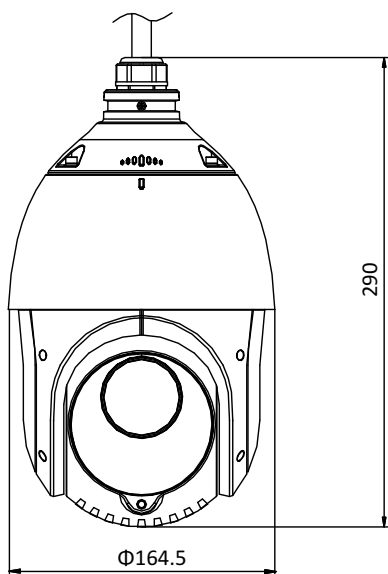

Available Model

DS-2DE4225IW-DE, 12 VDC & PoE+ (802.3 at, class4)

Dimensions

Unit: mm