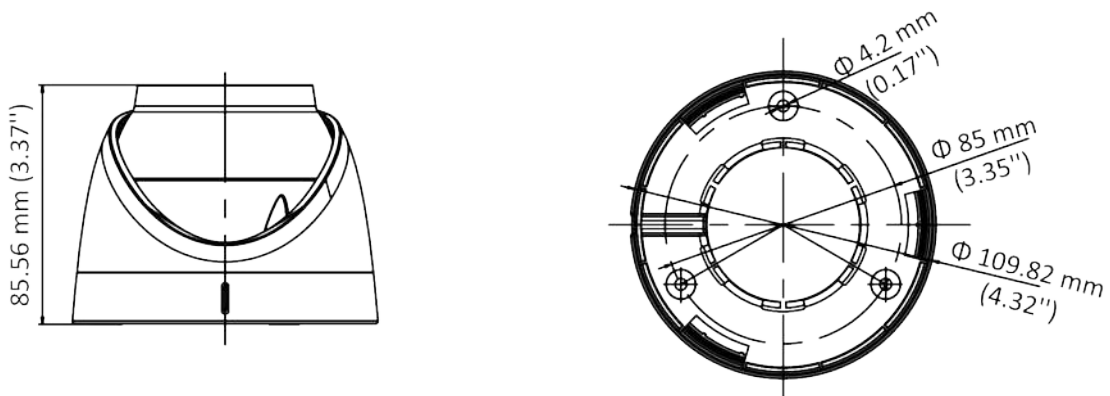

General	
Power Consumption	Max. 3.5 W
Protection Level	IP67
Material	Main Body: Metal Enclosure: Plastic
White Light Range	Up to 20 m
Communication	HIKVISION-C
Dimensions	Φ 109.82 mm × 85.56 mm (4.32" × 3.37")
Weight	Approx. 350 g (0.77 lb.)

Available Model

DS-2CE72HFT-F28

Dimension

Accessory