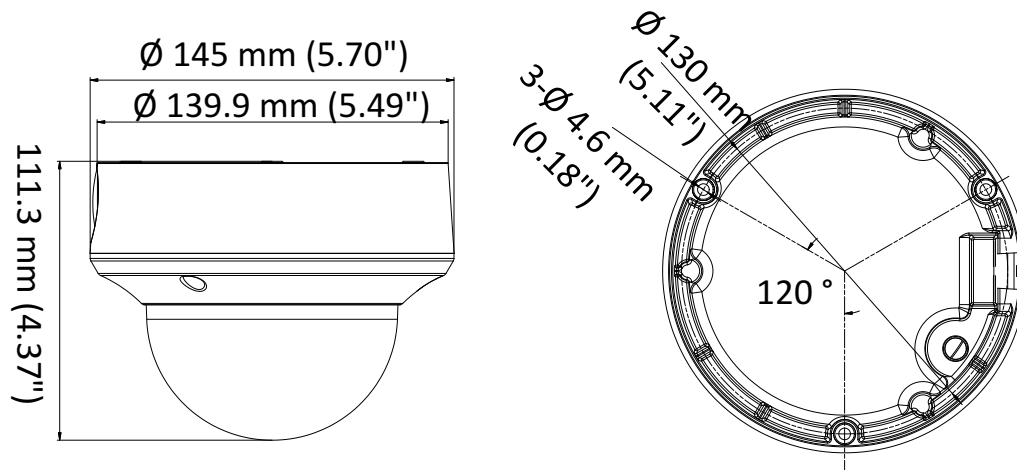

Order Model

DS-2CE5AH0T-VPIT3ZE

Dimension