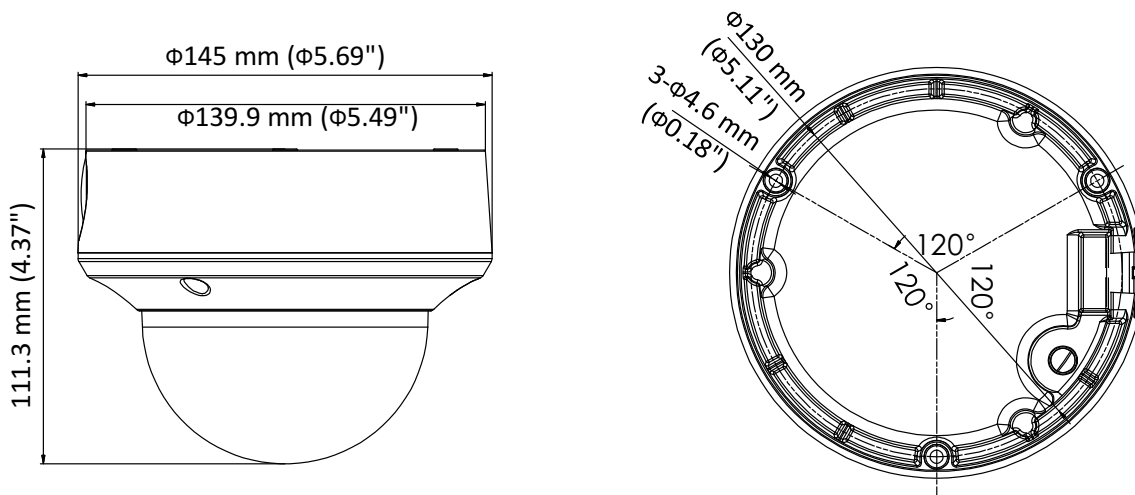

Specification

Camera	
Image Sensor	2 MP CMOS
Signal System	PAL/NTSC
Resolution	1920 (H) × 1080 (V)
Frame Rate	PAL: 1080p@25fps NTSC: 1080p@30fps
Min. Illumination	Color: 0.003 Lux @ (F1.2, AGC ON), 0 Lux with IR
Shutter Time	PAL: 1/25 s to 1/50, 000 s NTSC: 1/30 s to 1/50, 000 s
Slow Shutter	MAX. 16 times
Lens	2.7 mm to 13.5 mm motorized, auto focus
Horizontal Field of View	103° to 32.1°
Lens Mount	Ø14
Day & Night	ICR
WDR (Wide Dynamic Range)	≥ 130 dB
Angle Adjustment	Pan: 0° to 355°, Tilt: 0° to 75°, Rotate: 0° to 355°
Menu	
Image Mode	STD/HIGH-SAT
AGC	Yes
Day/Night Mode	Auto/Color/BW (Black and White)
White Balance	Auto/Manual
AE (Auto Exposure) Mode	WDR/BLC/HLC/Global
Privacy Mask	4 programmable privacy masks
Motion Detection	4 programmable motion areas
NR (Noise Reduction)	3D DNR/2D DNR
Language	English
Functions	Brightness, Sharpness, Mirror, Smart IR
Interface	
Video Output	Switchable TVI/AHD/CVI/CVBS
General	
Operating Conditions	-40 °C to 60 °C (-40 °F to 140 °F) , humidity: 90% or less (non-condensing)
Power Supply	12 VDC ±25%, 24 VAC±25% <i>*You are recommended to use one power adapter to supply the power for one camera.</i>
Power Consumption	Max. 5.8W, -A: Max. 7.5W
Ingress Protection	IK10
Material	Metal
IR Range	Up to 60 m
Communication	HIKVISION-C
Dimensions	Ø 145 mm × 111.3 mm (Ø 5.69" × 4.37")
Weight	Approx. 830 g (1.83 lb.), -A: Approx. 860 g (1.90 lb.)

Order Models

DS-2CE5AD8T-AVPIT3ZF

DS-2CE5AD8T-VPIT3ZF

Dimension

Accessory

DS-1273ZJ-140-DM45

Wall mount

DS-1271ZJ-140-DM45