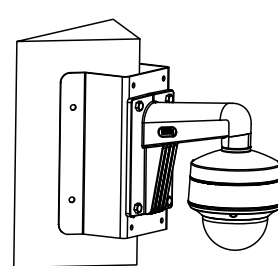

Specification

Camera	
Image Sensor	2 MP CMOS
Signal System	PAL/NTSC
Resolution	1920 (H) × 1080 (V)
Frame Rate	PAL: 1080p@25fps NTSC: 1080p@30fps
Min. Illumination	Color: 0.003 Lux @ (F1.2, AGC ON), 0 Lux with IR
Shutter Time	PAL: 1/25 s to 1/50, 000 s NTSC: 1/30 s to 1/50, 000 s
Slow Shutter	MAX. 16 times
Lens	2.7 mm to 13.5 mm motorized, auto focus
Horizontal Field of View	103° to 32.1°
Lens Mount	Ø14
Day & Night	ICR
WDR (Wide Dynamic Range)	≥ 130 dB
Angle Adjustment	Pan: 0° to 355°, Tilt: 0° to 75°, Rotate: 0° to 355°
Menu	
Image Mode	STD/HIGH-SAT
AGC	Yes
Day/Night Mode	Auto/Color/BW (Black and White)
White Balance	Auto/Manual
AE (Auto Exposure) Mode	WDR/BLC/HLC/Global
Privacy Mask	4 programmable privacy masks
Motion Detection	4 programmable motion areas
NR (Noise Reduction)	3D DNR/2D DNR
Language	English
Functions	Brightness, Sharpness, Mirror, Smart IR
Interface	
Video Output	Switchable TVI/AHD/CVI/CVBS
General	
Operating Conditions	-40 °C to 60 °C (-40 °F to 140 °F) , humidity: 90% or less (non-condensing)
Power Supply	12 VDC ±25%, 24 VAC±25% <i>*You are recommended to use one power adapter to supply the power for one camera.</i>
Power Consumption	Max. 5.8W, -A: Max. 7.5W
Ingress Protection	IK10
Material	Metal
IR Range	Up to 60 m
Communication	HIKVISION-C
Dimensions	Ø 145 mm × 111.3 mm (Ø 5.69" × 4.37")
Weight	Approx. 830 g (1.83 lb.), -A: Approx. 860 g (1.90 lb.)

Order Models

DS-2CE5AD8T-AVPIT3ZF

DS-2CE5AD8T-VPIT3ZF

Dimension

Accessory

DS-1273ZJ-140-DM45

Wall mount

DS-1271ZJ-140-DM45

Pendant mount

DS-1275ZJ-SUS

Vertical pole mount

DS-1276ZJ-SUS

Corner mount

DS-1281ZJ-DM45

Inclined ceiling mount

DS-1280ZJ-DM45