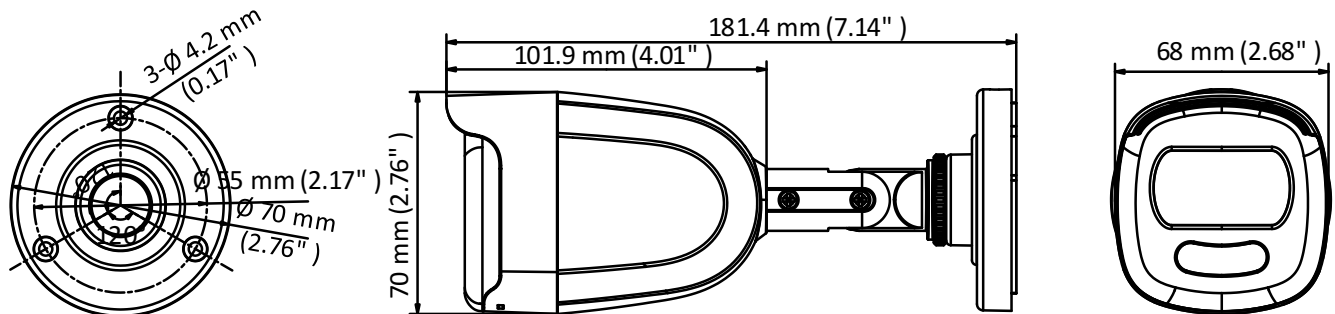

DS-2CE10DF1F28
2 MP Full Time Color Camera

ColorVu

- 2 MP, 1920 × 1080 resolution
- 24-hour color image
- 2.8 mm fixed focal lens
- Up to 20 m white light distance
- OSD menu, 3D DNR, true WDR
- 4 in 1 video output (switchable TVI/AHD/CVI/CVBS)
- IP67

Specification

Camera	
Image Sensor	2 MP CMOS
Resolution	1920 (H) × 1080 (V)
Frame Rate	PAL: 1080p@25fps NTSC: 1080p@30fps
Min. illumination	0.0005 Lux @ (F1.0, AGC ON), 0 Lux with white light
Shutter Time	PAL: 1/25 s to 1/50, 000 s NTSC: 1/30 s to 1/50, 000 s
Slow Shutter	Max. 16 times
Lens	2.8 mm fixed lens
Field of View	2.8 mm, horizontal FOV: 104°, vertical FOV: 54°, diagonal FOV: 126°
Lens Mount	M16
Day & Night	Color
WDR (Wide Dynamic Range)	130 dB
Angle Adjustment	Pan: 0° to 360°; Tilt: 0° to 180°; Rotate: 0° to 360°
Menu	
Image Mode	STD/HIGH SAT
AGC	Yes
White Balance	Auto/Manual
HLC	Yes
BLC (Backlight Compensation)	Yes
Privacy Mask	4 programmable privacy masks
Motion Detection	4 programmable areas
WDR	Yes
Function	Brightness, Sharpness, 3D DNR, Mirror, Smart light
Interface	
Video Output	Switchable TVI/AHD/CVI/CVBS
General	
Operating Conditions	-40 °C to 60 °C (-40 °F to 140 °F), humidity: 90% or less (non-condensing)
Power Supply	12 VDC ± 25% <i>*You are recommended to use one power adapter to supply the power for one camera.</i>
Power Consumption	Max. 3 W
Protection Level	IP67
Material	Metal
White Light	Up to 20 m
Communication	HIKVISION-C
Dimensions	181.4 mm × 70 mm × 68 mm (7.14" × 2.75" × 2.68")
Weight	Approx. 390 g (0.86 lb.)

Order Model

DS-2CE10DFT-F28

Dimension

Accessory

DS-1280ZI-XS

Junction Box