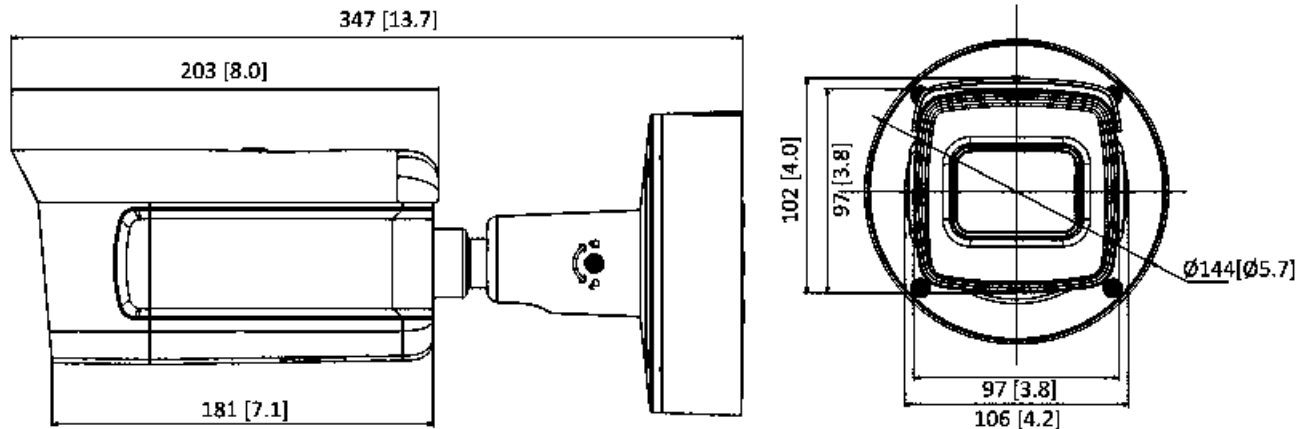

Unit: mm[inch]

Box Contents (Subject to Change without Notice)

- CVBS Connector
- Stainless Steel Mounting Plate
- Plastic $\frac{3}{4}$ " Conduit Adapter
- Plastic Tool
- Quick Start Guide
- Screws
- Watertight Cable Connector
- Wrench