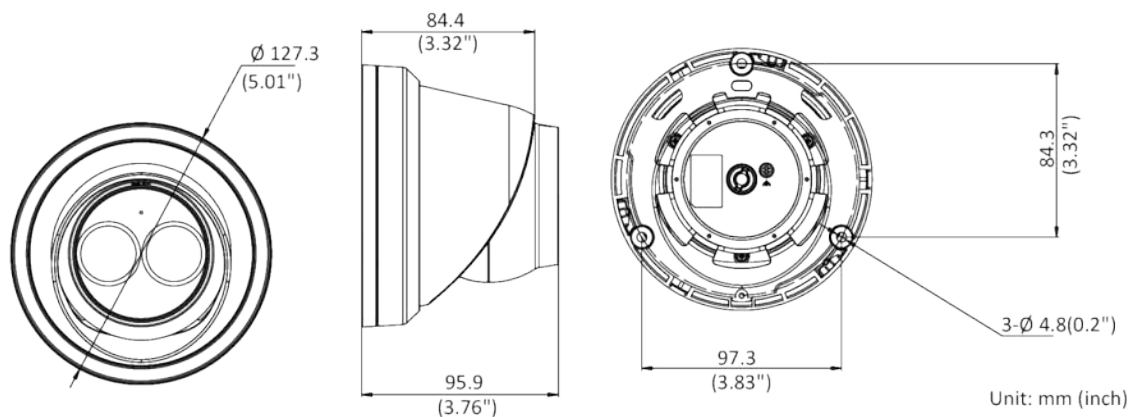

* Listed resolutions are only selectable options. It does not mean that all streams can work at their maximum resolution at the same time.

Available Model

DS-2CD2343G0-I (2.8/4/6 mm), DS-2CD2343G0-IU (2.8/4/6 mm)

Dimensions