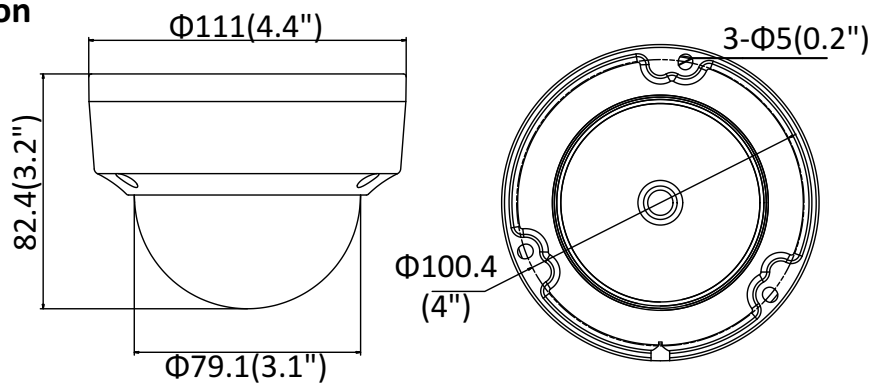

Material	Camera body: metal, bubble: plastic
Dimensions	Camera: $\Phi 111 \times 82.4$ mm ($\Phi 4.4'' \times 3.2''$) Package: $134 \times 134 \times 108$ mm ($5.3'' \times 5.3'' \times 4.3''$)
Weight	Camera: Approx. 610 g (1.3 lb.) With Package: Approx. 820 g (1.8 lb.)

Available Model:

DS-2CD2143G0-I (2.8/4/6/8 mm), DS-2CD2143G0-IS (2.8/4/6/8 mm)

Dimension

Unit: mm

Accessory