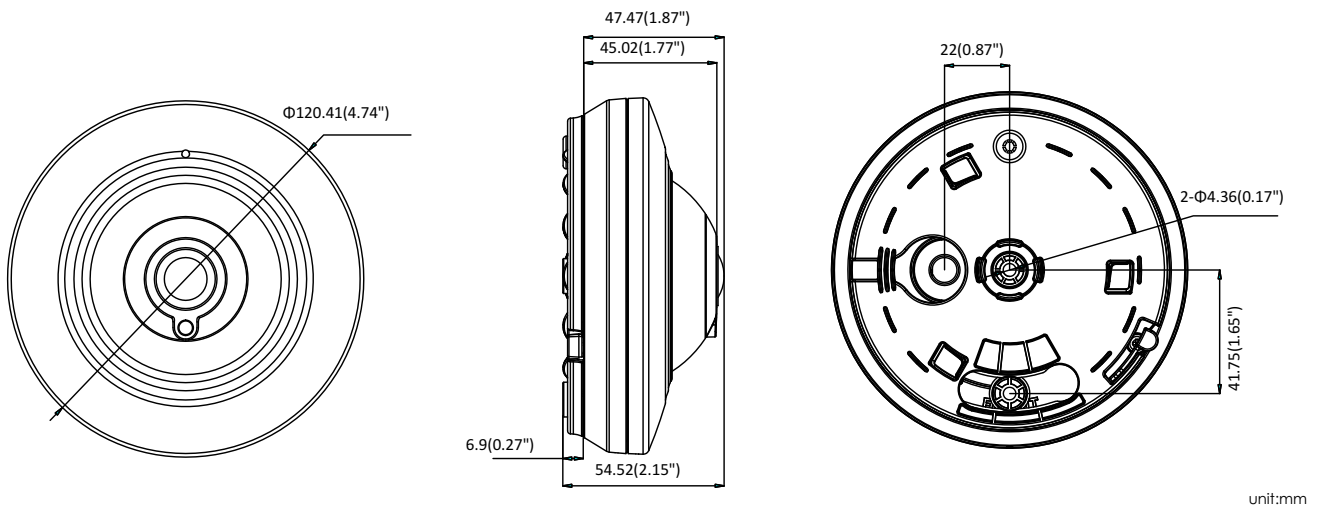

DS-2CC52H1T-FITS

HD 5MP IR Fisheye Camera

- 5 Megapixel high-performance CMOS
- Analog HD output, up to 5Mega resolution
- 0.01Lux @ (F1.2,AGC ON), 0 Lux with IR
- IR cut filter with auto switch
- OSD menu
- Built-in microphone, 1-ch audio output
- Up the coax, Protocol: HIKVISION-C

Specifications

Model	DS-2CC52H1T-FITS
Camera	
Image Sensor	5Mega Progressive Scan CMOS
Effective Pixels	2592(H)×1944(V)
Min. illumination	0.01 Lux @ (F1.2,AGC ON), 0 Lux with IR
Shutter Time	1/12.5s to 1/20,000s
Lens	1.1mm
Horizontal Field of View	186°
Lens Mount	M12
Day & Night	ICR
Angle Adjustment	Pan: 0°-30°; Tilt: 0°; Rotate: 0°
Synchronization	Internal Synchronization
Video Frame Rate	5Mega@12.5fps
HD Video Output	1-ch BNC Output
Audio In	Built-in Mic
Audio Out	1-ch, BNC Output, (Output Impedance: 1KΩ)
Menu	
Mounting Type	Ceiling/Wall
Ceiling Mounting Display Mode	Default, Panorama, 4 PTZ, Fisheye & 3 PTZ, Annular, Mini-fisheye & 1 PTZ, Annular & 2 PTZ
Wall Mounting Display Mode	Default, Panorama, 4 PTZ, Fisheye & 3 PTZ, Panorama & 3 PTZ
D/N Mode	Color/BW/AUTO
Functions	Brightness, Contrast, Saturation
General	
Operating Conditions	-20 °C to 60 °C (-4 °F to 140 °F), Humidity 90% or less (non -condensing)
Power Supply	DC12V±15%
Power Consumption	5.5W MAX
IR Range	10-20m
Communication	Up the coax, Protocol: HIKVISION-C
Dimensions	Φ120.4mm×54.5mm (Φ4.74"×2.14")
Weight	Approx. 350g (0.77lb)

Order Models

DS-2CC52H1T-FITS

Dimensions

Accessories

DS-1299ZJ

Pendent Bracket

DS-1297ZJ

Pendent Bracket