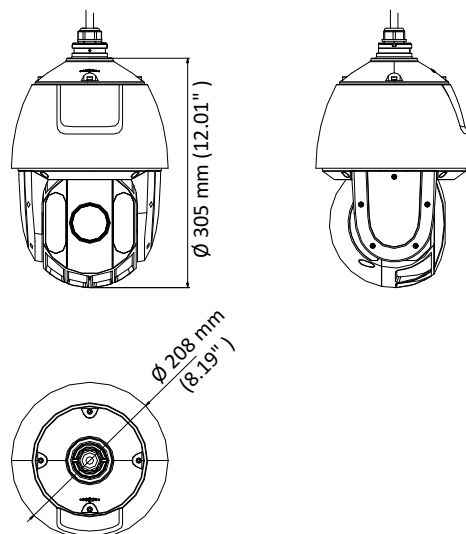

Park Action	Preset/Patrol/Pattern/Pan Scan/Tilt Scan/Panorama Scan/Day Mode/Night Mode/None
PTZ Position Display	ON/OFF
Preset Freezing	Yes
Scheduled Task	Preset/Patrol/Pattern/Pan Scan/Tilt Scan/Panorama Scan/Day Mode/Night Mode/Zero Calibration/None
Infrared	
IR Distance	Up to 150 m
IR Intensity	Automatically adjusted depending on the zoom ratio
Input/Output	
Video Output	Switchable TVI/AHD/CVI/CVBS video output, (NTSC or PAL composite, BNC)
Alarm	2 alarm inputs, 1 alarm output
RS-485 Interface	Half-duplex mode Self-adaptive HIKVISION, Pelco-P, Pelco-D protocol
UTC function	UTC protocol (or HIKVISION-C protocol in previous DVR)
General	
Menu Language	English
Power	24 VAC Max.30 W (IR:10 W)
Working Temperature	-30° C to 65° C (-22° F to 149° F)
Working Humidity	90% or less
Protection Level	IP66 standard (outdoor dome) TVS 4,000 V lightning protection, surge protection and voltage transient protection
Mounting	Various mounting modes optional
Dimension	∅ 208 mm × 305 mm (∅ 8.19" ×12.01")
Weight (approx.)	3.3 kg (7.28 lb.)

Order Model

DS-2AE5225TI-A(E)

Dimension