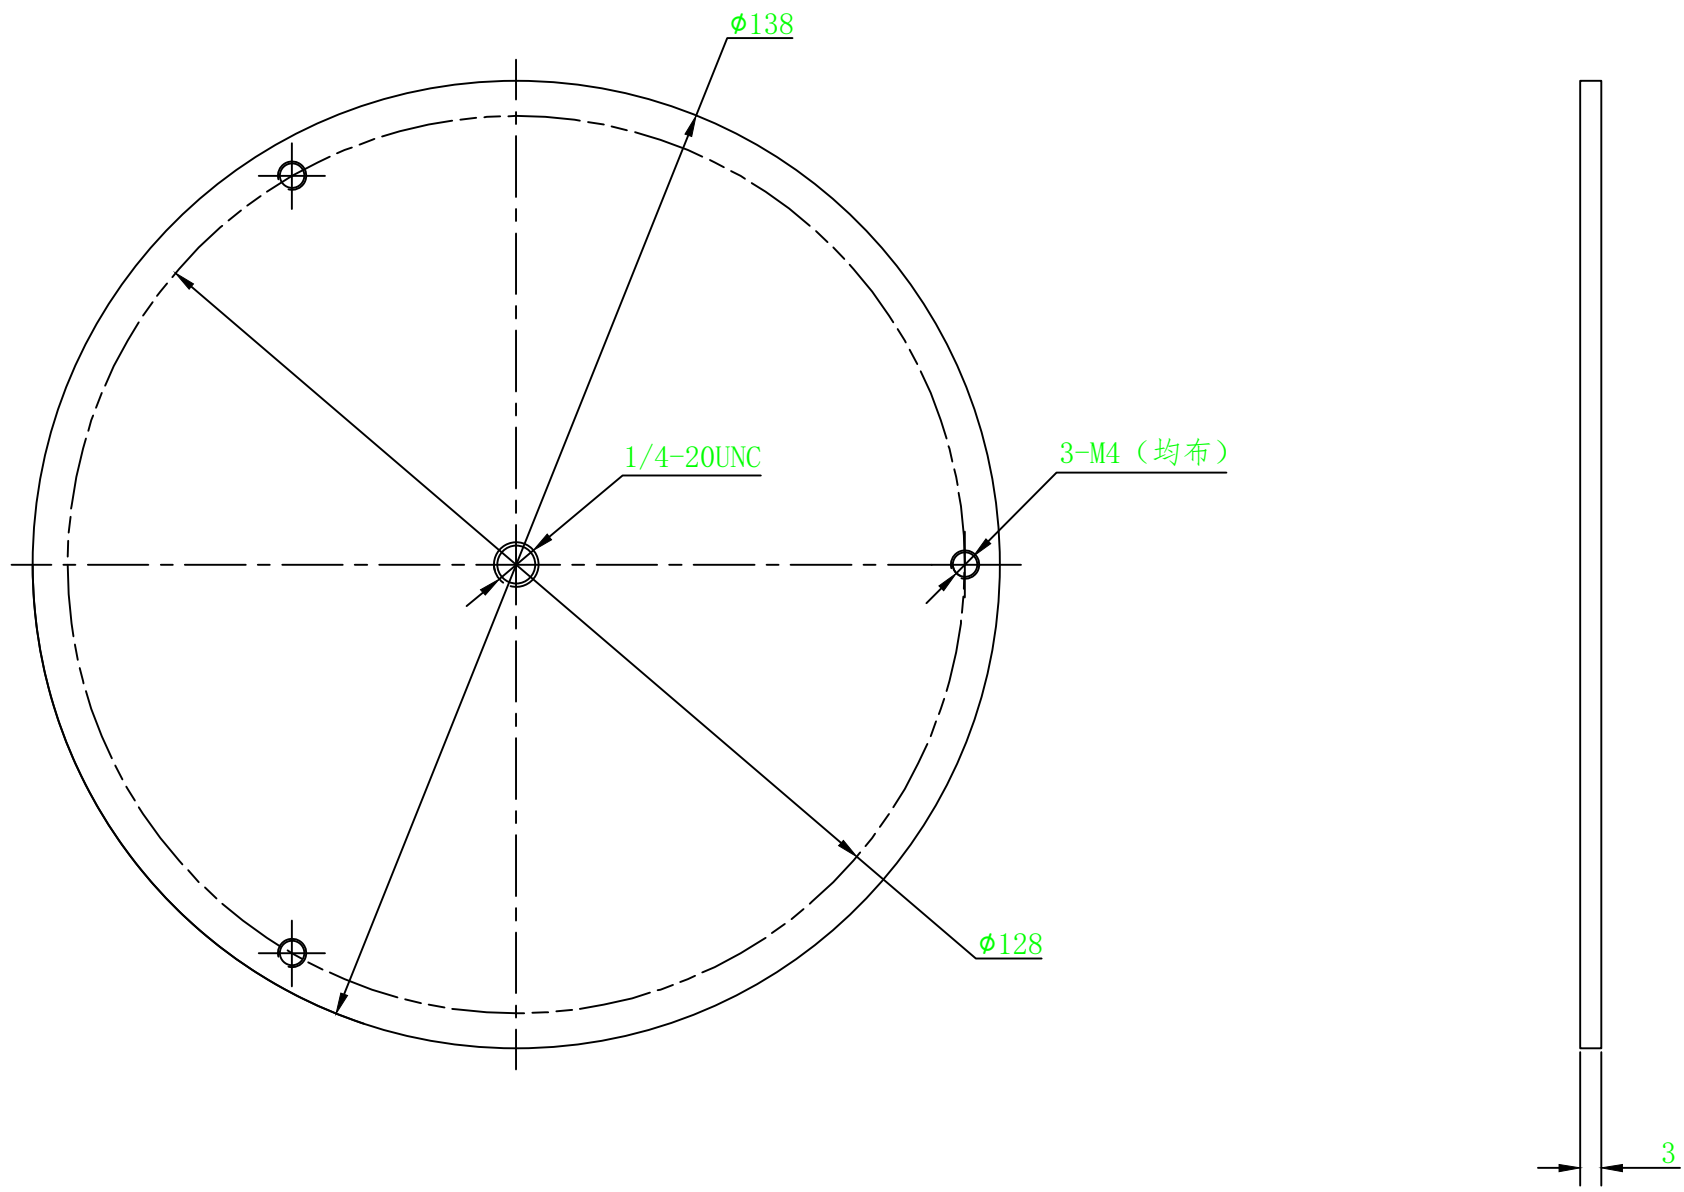

order	description	material	Quantity	version	remark
1	turret-tripod adapter	AL5052	1	V1.0	
2	SC-P0M4×6-SUS-GB818	SUS304	3	V1.0	

SERVIACOM PROACCESS - 4, allée des Sorbiers - Nancy Porte Sud - Site des Erables - 54180 HELLECOURT
Tél. : 03.83.17.08.08 - Fax : 03.83.17.08.09 - Hotline : 0890 031 115 -Info@serviacom.fr - www.serviacom.fr

technical specifications:

1. adapter load capacity is more than 10kg
2. adapter and screws are packaged separately, then packaged together with carton
3. one box one carton, carton need paste colorful label
4. carton size: 155×155×20mm
5. conform to the requirements of the RoHS

符合RoHS要求 (Conform to the requirements of the RoHS).

<1>	B	carton, screws are provided by supplier			A6	徐勇	20200225
NO.	REV	DESCRIPTION records			AREA	BY	DATE
DESIGN	徐勇9	2020-02-25	PART NAME: DS-2908ZJ	PART NO:			
APPROVED	何健	2020-02-25	DWG NO: DA-11-032580	REV: B			
STANDARD			MATERIAL: AL5052-001	WEIGHT: 119.8	GRADE:	FIRST ANGLE	SCALE
MCODE	DEV200213_0101		FINISH: A038 (WT01)	FIRST_USED_ON		1:1	SHEET 1 OF 1

DWG NO: DA-11-032580

A3