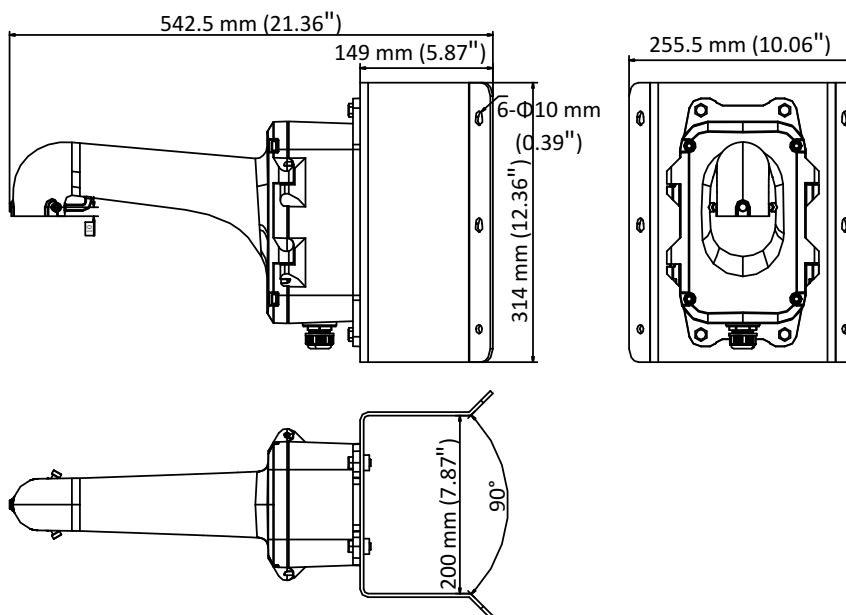

DS-1604ZJ-BOX-Corner

Corner Mounting Bracket for Speed Dome

Feature

- Corner mounting bracket with the junction box
- Aluminum alloy and steel material with surface spray treatment
- Supports bottom outlet and back outlet
- Able to place the power adapter (AC 24 V, 3 A) in the junction box
- The hook for safety rope facilitates speed dome's installation

Dimension

Available Model

DS-1604ZJ-BOX-Corner

Parameter

Model	DS-1604ZJ-BOX-Corner
Parameters	Corner Mounting Bracket for Speed Dome
Appearance	Hikvision White
Material	Aluminum Alloy and Steel
Dimension	542.5 mm × 255.5 mm × 200 mm (21.36" × 10.06" × 7.87")
Weight	6.2 Kg (13.67 lb.)

Note

- The bracket should be installed on the flat surface.
- Waterproof rubber is necessary for the outdoor application.
- The wall must be capable of supporting at least 3 times as much as the total weight of the speed dome and the bracket.
- The bracket's maximum load capacity is 10 Kg (22 lb.).