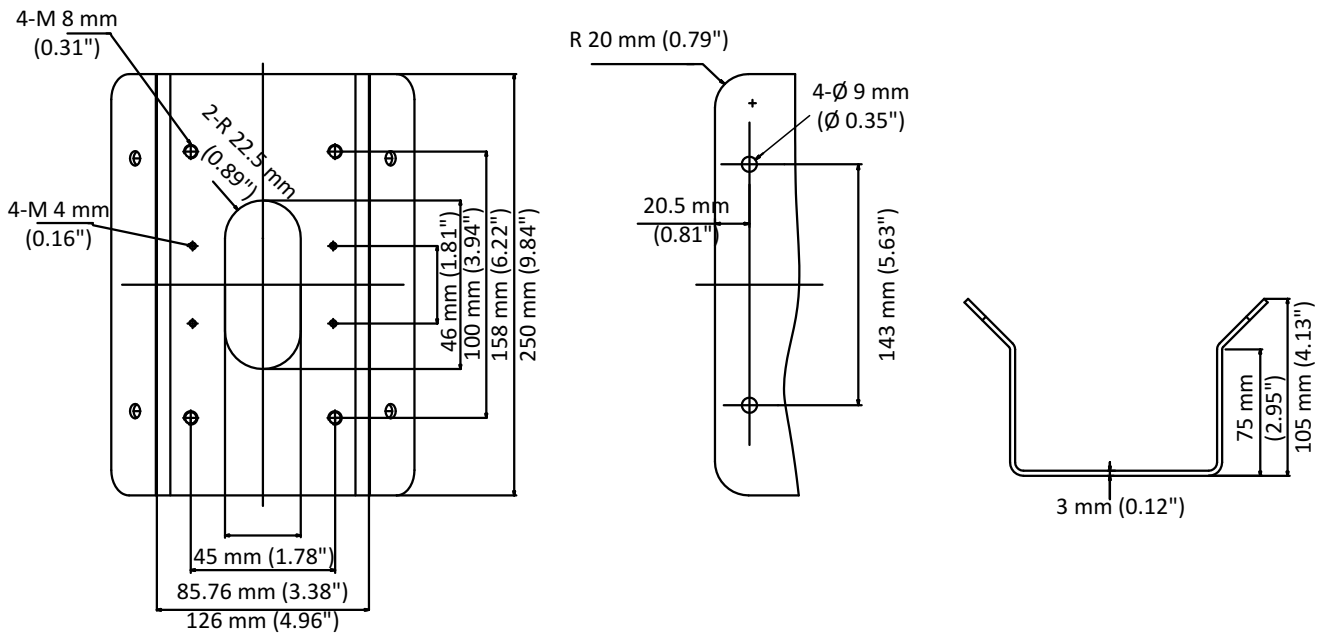

DS-1476ZJ-SUS

Corner Mount

Feature

- Stainless steel material with surface spray treatment
- Extends camera's field of view

Dimension

Available Model

DS-1476ZJ-SUS

Parameter

Model	DS-1476ZJ-SUS
Parameters	Corner Mount
Appearance	Hikvision White
Material	Stainless Steel
Dimension	250 mm × 126 mm × 105 mm (9.84" × 4.96" × 4.13")
Weight	2280 g (5.03 lb.)

Note

- Waterproof rubber is necessary for the outdoor application.
- The wall must be capable of supporting at least 3 times as much as the total weight of the camera and the mount.
- The mount's maximum load capacity is 10 Kg (22 lb.).