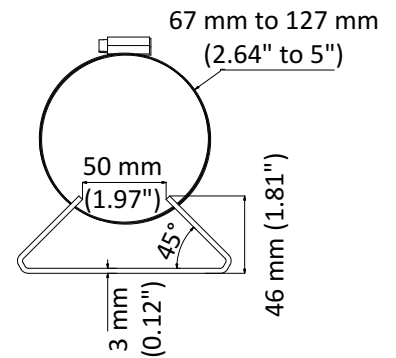

DS-1475ZJ-SUS

Vertical Pole Mount

Feature

- Stainless steel material with surface spray treatment
- Adjustable diameter from 67 mm to 127 mm

Dimension

Available Model

DS-1475ZJ-SUS

Parameter

Model	DS-1475ZJ-SUS
Parameters	Vertical Pole Mount
Appearance	Hikvision White
Material	Stainless Steel
Dimension	250 mm × 127 mm × 46 mm (9.84" × 5" × 1.81")
Weight	1205 g (2.66 lb.)

Note

- Waterproof rubber is necessary for the outdoor application.
- The wall must be capable of supporting at least 3 times as much as the total weight of the camera and the mount.
- The mount's maximum load capacity is 10 Kg (22 lb.).