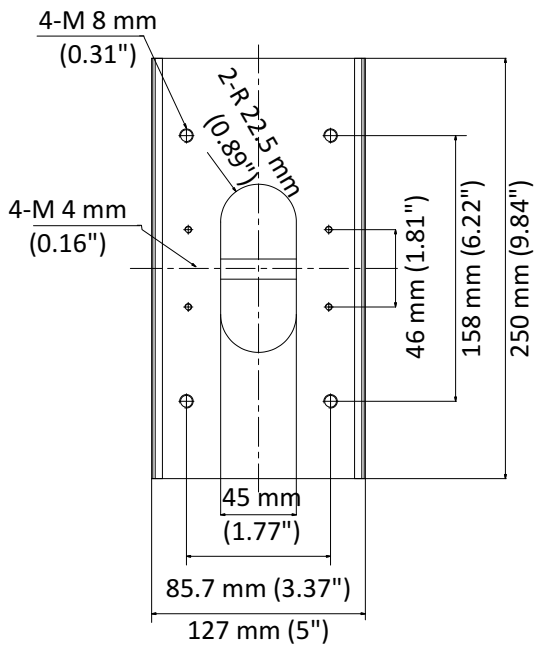

DS-1475ZJ-SUS

Vertical Pole Mount

Feature

- Stainless steel material with surface spray treatment
- Adjustable diameter from 67 mm to 127 mm

Dimension

Available Model

DS-1475ZJ-SUS

Parameter

Model	DS-1475ZJ-SUS
Parameters	Vertical Pole Mount
Appearance	Hikvision White
Material	Stainless Steel
Dimension	250 mm × 127 mm × 46 mm (9.84" × 5" × 1.81")
Weight	1205 g (2.66 lb.)

Note

- Waterproof rubber is necessary for the outdoor application.
- The wall must be capable of supporting at least 3 times as much as the total weight of the camera and the mount.
- The mount's maximum load capacity is 10 Kg (22 lb.).