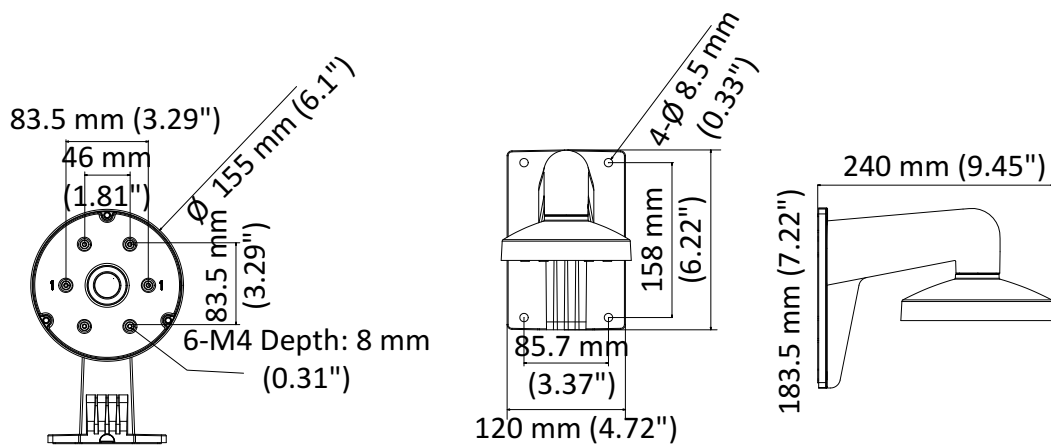

DS-1473ZJ-155

Wall Mount for Dome Camera

Feature

- Aluminum alloy with surface spray treatment
- The cap facilitates the installation
- Waterproof design

Dimension

Available Model

DS-1473ZJ-155

Parameter

Model	DS-1473ZJ-155
Parameters	Wall Mount for Dome Camera
Appearance	Hikvision White
Material	Aluminum Alloy
Dimension	Ø 155 mm × 183.5 mm × 240 mm (6.1" × 7.22" × 9.45")
Weight	650 g (1.4 lb.)

Note

- The mount should be installed on the flat surface.
- The wall must be capable of supporting at least 3 times as much as the total weight of the camera and the mount.
- The mount's maximum load capacity is 3 Kg (6.6 lb.).