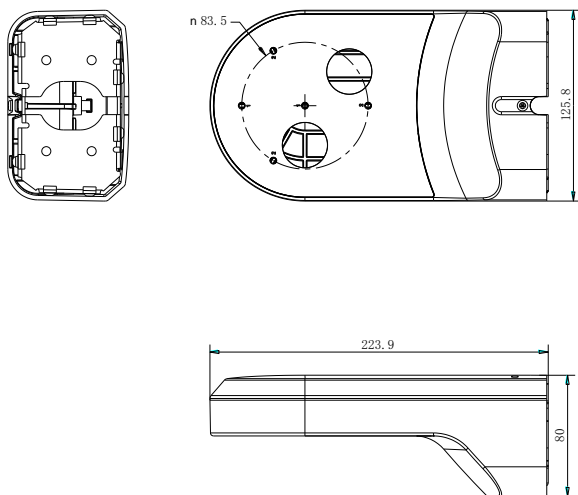

DS-1294ZJ

Wall Mount Bracket for
PTZ Camera

Features:

- Toughened plastic material with surface spray treatment
- Hikvision white

Dimension:

Order Model:

DS-1294ZJ

Parameter:

Model	DS-1294ZJ
Parameters	Wall Mount Bracket for PTZ Camera
Appearance	Hikvision White
Material	Toughened Plastic
Dimension	230×80×130mm
Weight	450g

Notice:

- The bracket should be installed on flat wall
- The wall must be capable of supporting over 3 times as much as the total weight of the camera and the mount.
- The maximum load capacity of the bracket is 4.5KG

Note: The actual dome camera may vary from the picture above.