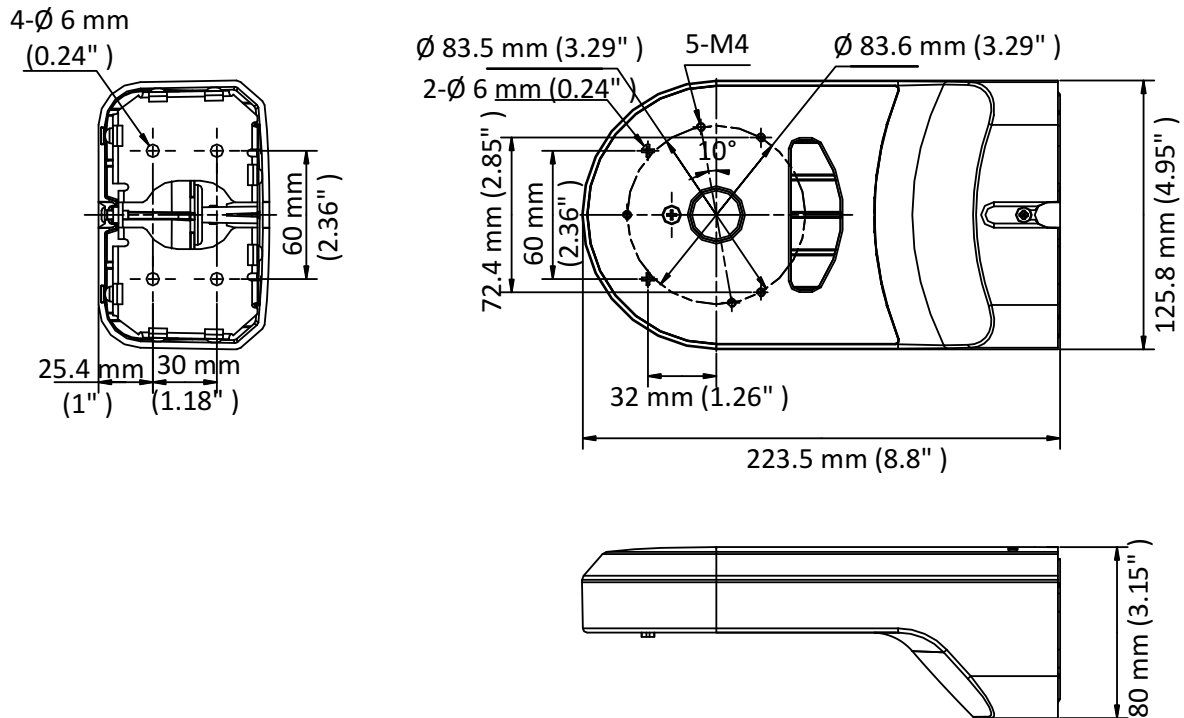

# DS-1294ZJ-PT

Wall Mount

## Feature

- Plastic and steel with surface spray treatment
- Cable hole design facilitates the installation
- Applies to both indoor conditions, and outdoor conditions

## Dimension

## Parameter

Model	DS-1294ZJ-PT
Parameters	Wall Mount
Appearance	Hikvision White
Material	Plastic and Steel
Dimension	223.5 mm × 125.8 mm × 80 mm (8.8" × 4.95" × 3.15")
Weight	480 g (1.06 lb.)