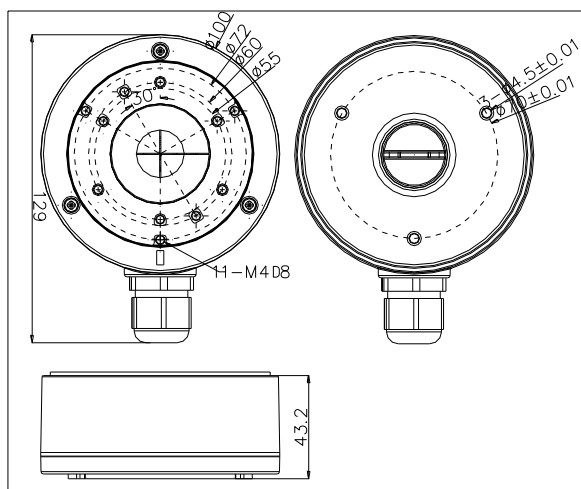

# DS-1280ZJ-XS

Junction Box for Dome(Bullet) Camera

## Features:

- Aluminum alloy material with surface spray treatment
- Cable hole on bracket makes the feature better

## Dimension:

**Note:** The actual bracket may vary from the picture above.

## Parameter:

Model	DS-1280ZJ-XS
Parameters	Junction Box for Dome(Bullet) Camera
Appearance	Hikvision White
Material	Aluminum Alloy
Dimension	Φ 100 x 43.2 x 129mm
Weight	320g