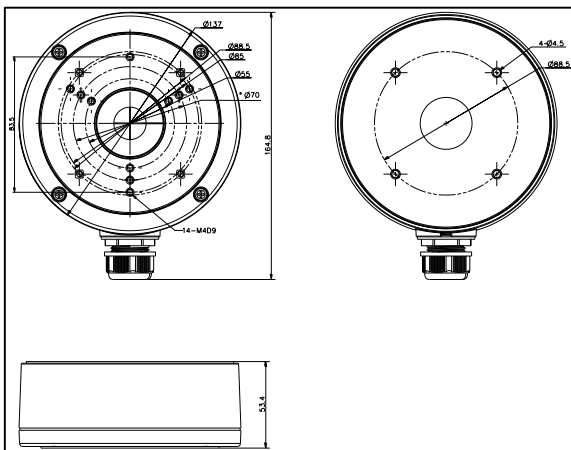

DS-1280ZJ-S

Junction Box for Dome Camera

Features:

- Aluminum alloy material with surface spray treatment
- Waterproof design
- Cable hole on bracket makes the feature better

Dimension:

Order Model:

DS-1280ZJ-S

Parameter:

Model	DS-1280ZJ-S
Parameters	Junction Box for Dome Camera
Appearance	Hikvision White
Material	Aluminum Alloy
Dimension	Φ 137 x 53.4x 164.8mm
Weight	527g

Notice:

- The bracket should be installed on flat wall
- Waterproof rubber is necessary for outdoor application
- The wall must be capable of supporting over 3 times as much as the total weight of the camera and the mount.
- The maximum load capacity of the bracket is **4.5KG**

Note: The actual bracket may vary from the picture above.