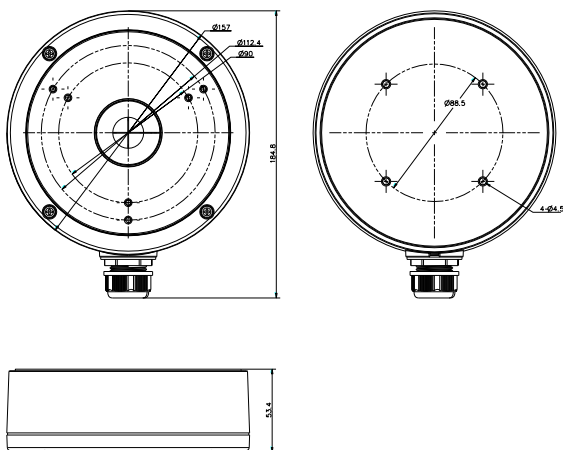

DS-1280ZJ-M

Junction Box for
Dome Camera

Features:

- Aluminum alloy material with surface spray treatment
- Waterproof design

Dimension:

Order Model:

DS-1280ZJ-M

Parameter:

Model	DS-1280ZJ-M
Parameters	Junction Box for Dome Camera
Appearance	Hikvision White
Material	Aluminum Alloy
Dimension	Φ 157×185×51.5mm
Weight	621g

Notice:

- The bracket should be installed on flat wall
- Waterproof rubber is necessary for outdoor application
- The wall must be capable of supporting over 3 times as much as the total weight of the camera and the mount.
- The maximum load capacity of the bracket is **4.5KG**

Note: The actual dome camera may vary from the picture above.