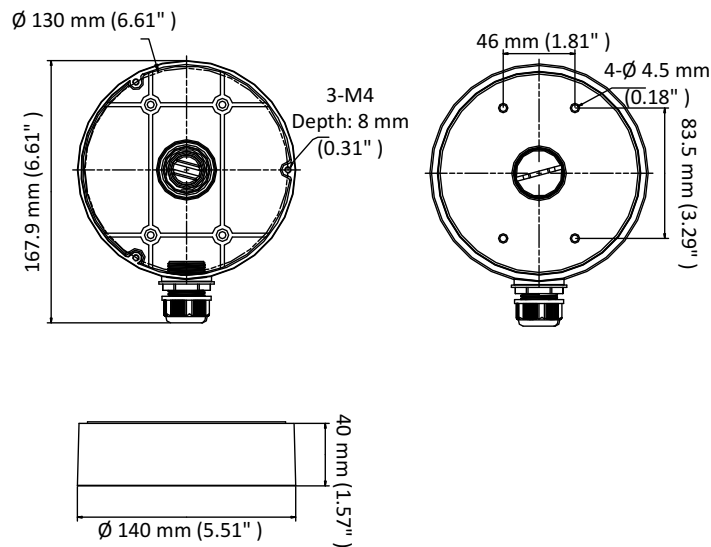

### Features

- Aluminum alloy with surface spray treatment
- Side inlet, and bottom inlet
- Interchangeable bottom waterproof cover, and side gland nut
- Applies to both indoor conditions, and outdoor conditions

### Dimension

### Parameter

Model	DS-1280ZJ-DM45
Parameters	Junction Box
Appearance	Hikvision White
Material	Aluminum Alloy
Dimension	Φ 140 mm × 40 mm (5.51" × 1.57")
Weight	Approx.: 237 g (0.52 lb.)

### Notes

- The junction box should be installed on the flat surface.
- The waterproof rubber is necessary for the outdoor application.
- The wall must be capable of supporting at least 3 times as much as the total weight of the camera, and the junction box.
- The maximum load capacity of the junction box is 3 kg (6.6 lb.).