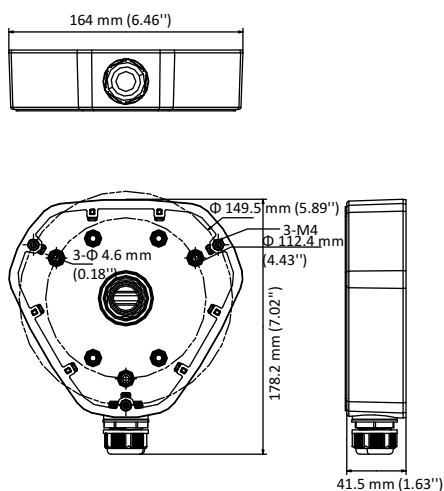

# DS-1280ZJ-DM25

Junction Box for Dome Camera

## Dimension:

## Parameter:

Model	DS-1280ZJ-DM25
Parameters	Junction Box for Dome Camera
Appearance	Hikvision White
Material	Aluminum Alloy
Dimension	178.5 mm × 164 mm × 41 mm
Weight	340 g

## Notice:

- The bracket should be installed on a flat surface.
- Waterproof rubber is necessary for outdoor application.
- The wall should be capable of supporting at least 3 times as much as the total weight of the camera and the junction box.
- The maximum load capacity of the junction box is 4.5 kg.