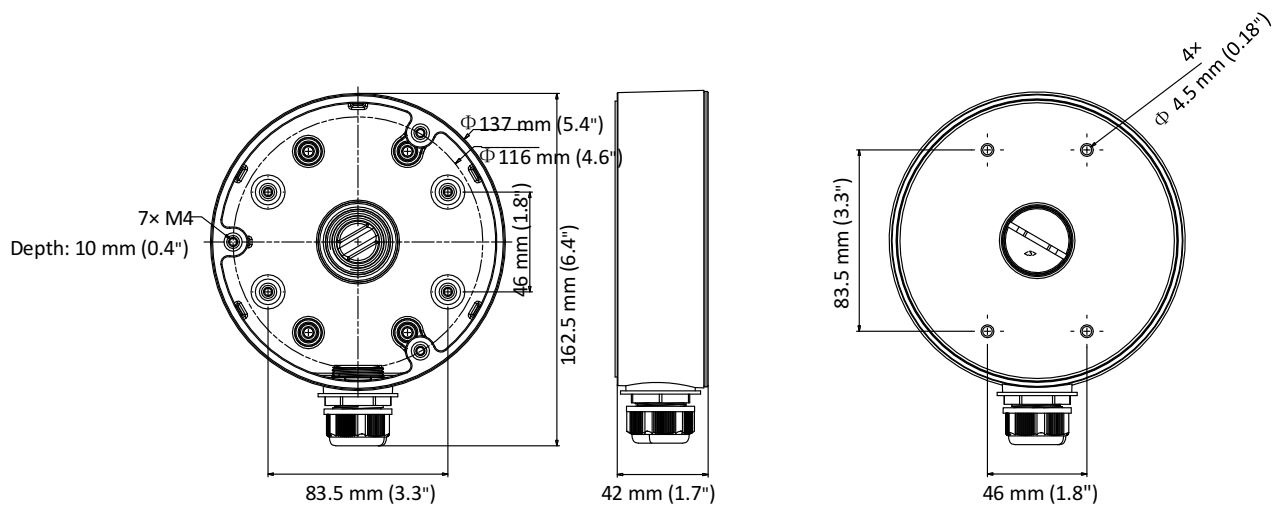

# DS-1280ZJ-DM21

Junction Box for Dome Camera

## Features

- Aluminum alloy material with surface spray treatment
- Side inlet and bottom inlet
- The bottom waterproof cover and the side gland nut are interchangeable
- Waterproof design

## Dimension

## Parameter

Model	DS-1280ZJ-DM21
Parameters	Junction Box for Dome Camera
Appearance	Hikvision White
Material	Aluminum Alloy
Dimension	$\Phi 137$ mm $\times$ 42 mm (5.4" $\times$ 1.7")
Weight	280 g (0.62 lb.)