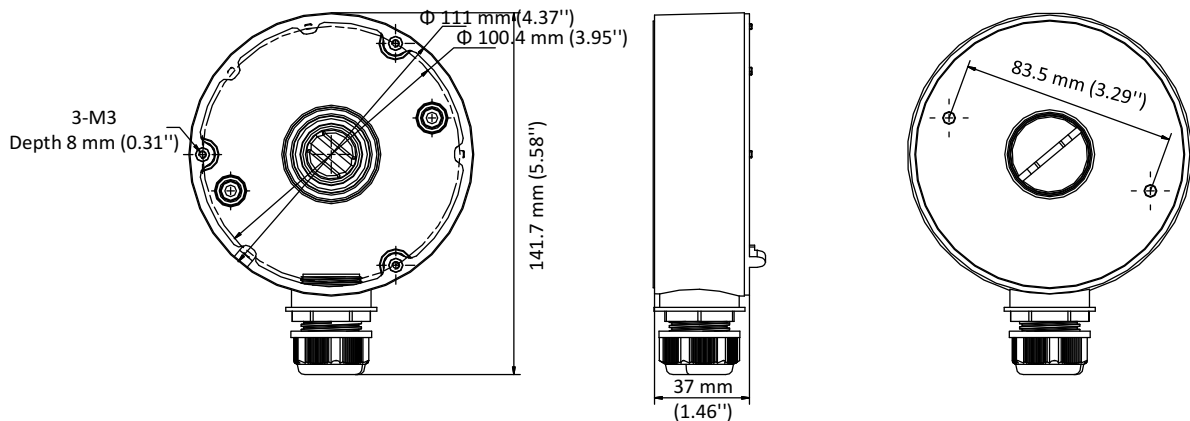

### Dimension

### Parameter

Model	DS-1280ZJ-DM18
Parameters	Junction Box
Appearance	Hikvision White
Material	Aluminum Alloy
Dimension	$\Phi 111 \text{ mm}$ ( $\Phi 4.37''$ )
Weight	Approx. 150 g (0.33 lb.)

### Note

- The junction box should be installed on a flat surface.
- Waterproof rubber is necessary for outdoor application.
- The wall should be capable of supporting over 3 times as much as the total weight of the camera and the junction box.
- The maximum load capacity of the junction box is 4.5 kg (9.92 lb.).