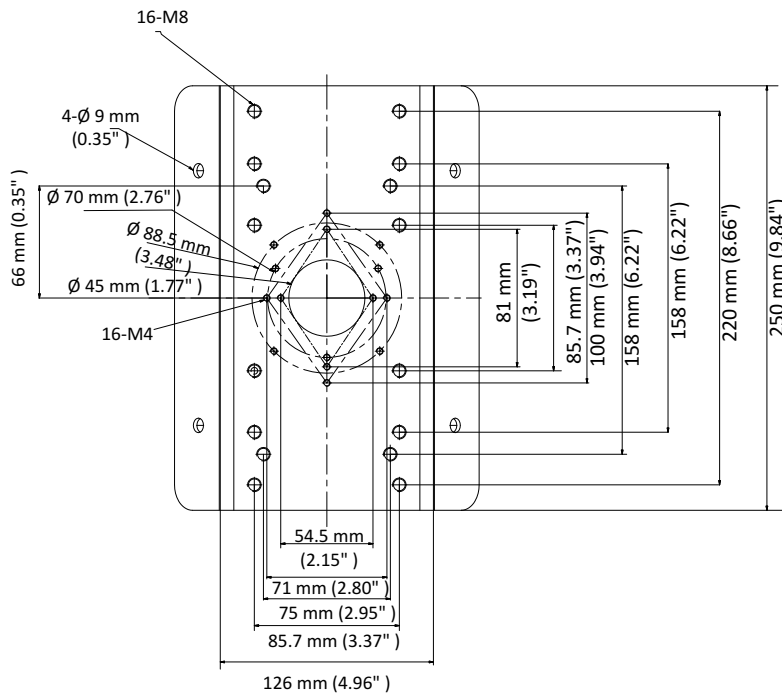

DS-1276ZJ-SUS

Corner Mount

Feature

- Stainless steel with surface spray treatment
- One piece stainless steel formation ensures the reliable structure
- Expand camera's field of view

Dimension

Available Model

DS-1276ZJ-SUS

Parameter

Model	DS-1276ZJ-SUS
Parameters	Corner Mount
Appearance	Hikvision White
Material	Stainless Steel
Dimension	126 mm × 105 mm × 250 mm (4.96" × 4.13" × 9.84")
Weight	1990 g (4.39 lb.)

Note

- The mount should be installed on the flat surface.
- The waterproof rubber is necessary for the outdoor application.
- The wall must be capable of supporting at least 3 times as much as the total weight of the camera, and the mount.
- The mount's maximum load capacity is 10 kg (22 lb.).