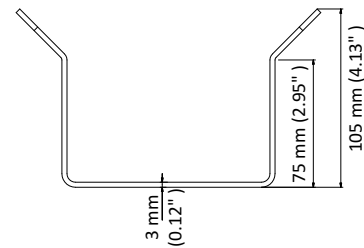

DS-1276ZJ-SUS

Corner Mount

Feature

- Stainless steel with surface spray treatment
- One piece stainless steel formation ensures the reliable structure
- Expand camera's field of view

Dimension

Available Model

DS-1276ZJ-SUS

Parameter

Model	DS-1276ZJ-SUS
Parameters	Corner Mount
Appearance	Hikvision White
Material	Stainless Steel
Dimension	126 mm × 105 mm × 250 mm (4.96" × 4.13" × 9.84")
Weight	1990 g (4.39 lb.)

Note

- The mount should be installed on the flat surface.
- The waterproof rubber is necessary for the outdoor application.
- The wall must be capable of supporting at least 3 times as much as the total weight of the camera, and the mount.
- The mount's maximum load capacity is 10 kg (22 lb.).