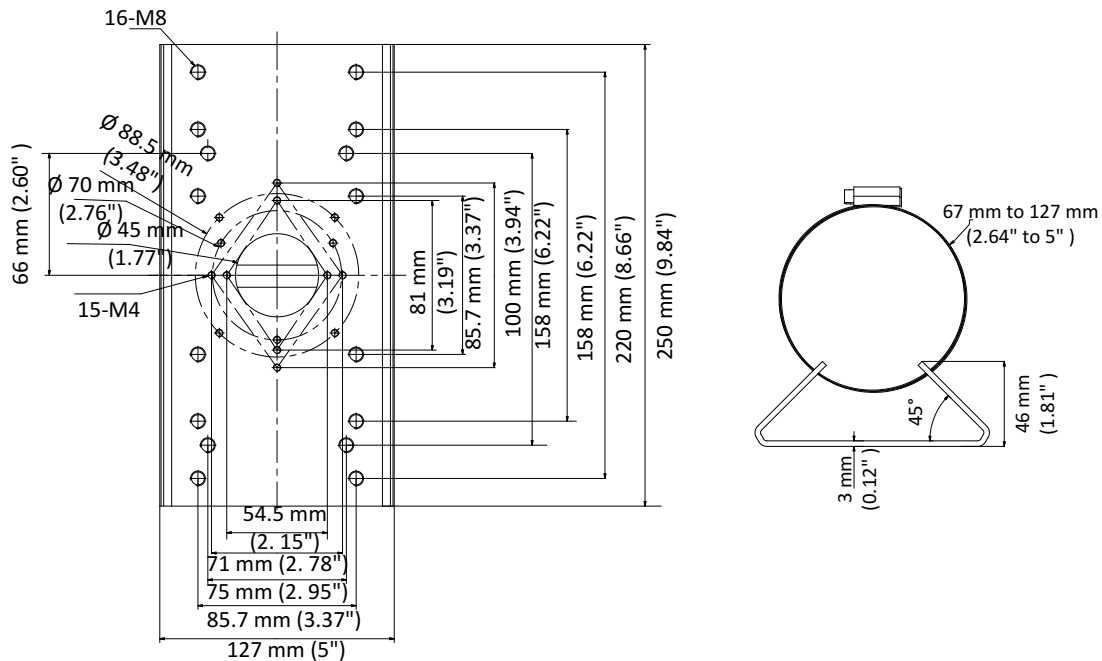

DS-1275ZJ-SUS

Horizontal Pole Mount

Feature

- Stainless steel with surface spray treatment
- One piece stainless steel formation ensures the reliable structure
- Adjustable diameter from 67 mm to 127 mm

Dimension

Available Model

DS-1275ZJ-SUS

Parameter

Model	DS-1275ZJ-SUS
Parameters	Horizontal Pole Mount
Appearance	Hikvision White
Material	Stainless Steel
Dimension	127 mm × 46 mm × 250 mm (5" × 1.81" × 9.84")
Weight	1480 g (3.26 lb.)

Note

- Cooperate with the pendant mount, when using this mount.
- The waterproof rubber is necessary for the outdoor application.
- The pole must be capable of supporting at least 3 times as much as the total weight of the camera, and the mount.
- The mount's maximum load capacity is 10 kg (22 lb.).