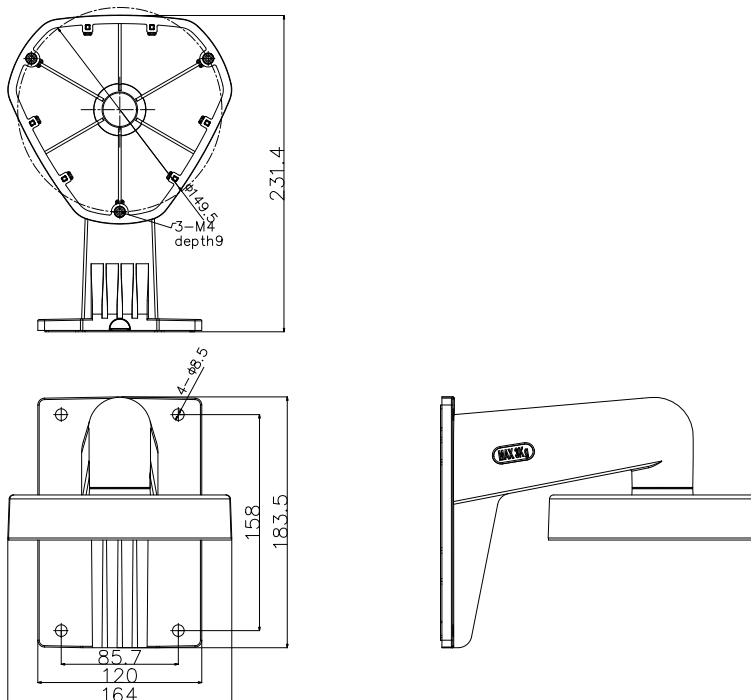

DS-1273ZJ-DM25

Wall Mounting Bracket for Dome Camera

Features

- Aluminum alloy material with surface spray treatment
- Waterproof design
- Design of cap is for convenient wiring

Dimension

Available Model

DS-1273ZJ-DM25

Parameters

Model	DS-1273ZJ-DM25
Parameters	Wall Mount Bracket for Dome Camera
Appearance	Hikvision White
Material	Aluminum Alloy
Dimension	231.4×183.5×164mm
Weight	870g

Notes

- The bracket should be installed on flat wall
- Waterproof rubber is necessary for outdoor application
- The wall must be capable of supporting over 3 times as much as the total weight of the camera and the mount.
- The maximum load capacity of the bracket is 3KG