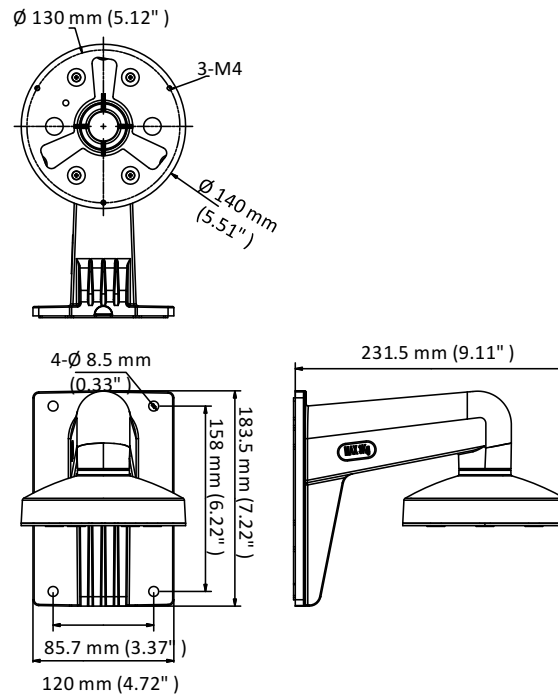

# DS-1273ZJ-140-DM45

Wall Mount

## Dimension

## Parameter

Model	DS-1273ZJ-140-DM45
Parameters	Wall Mount
Appearance	Hikvision White
Material	Aluminum Alloy
Dimension	Ø 140 mm × 183.5 mm × 231.5mm (5.51" × 7.22" × 9.11")
Weight	907 g (2.0 lb.)

## Note

- The mount should be installed on the flat wall
- Waterproof rubber is necessary for the outdoor application.
- The wall must be capable of supporting at least 3 times as much as the total weight of the camera, and the mount.
- The mount's maximum load capacity is 3 kg (6.6 lb.).