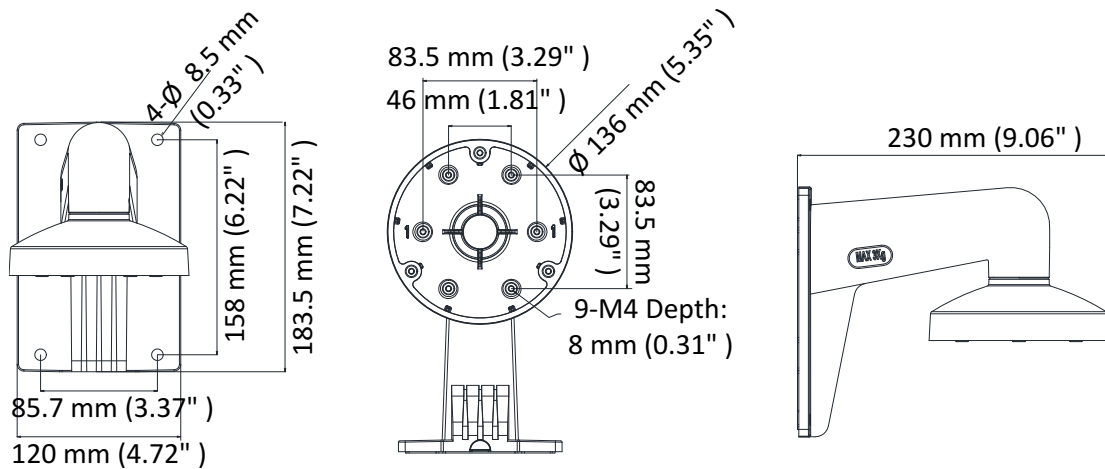

## Wall Mount

### Dimension

### Parameter

Model	DS-1273ZJ-135
Parameters	Wall Mount
Appearance	Hikvision White
Material	Aluminum Alloy
Dimension	Ø 136 mm × 183.5 mm × 230 mm (5.35" × 7.22" × 9.06")
Weight	704 g (1.55 lb.)

### Note

- The mount should be installed on the flat wall.
- The waterproof rubber is necessary for the outdoor application.
- The pole must be capable of supporting at least 3 times as much as the total weight of the camera, and the mount.
- The mount's maximum load capacity is 3 kg (6.6 lb.).