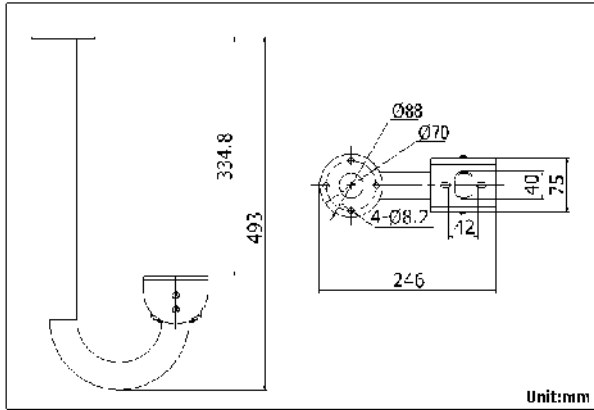

DS-1269ZJ

Pendent Mounting Bracket

Dimension:

Order model:

DS-1269ZJ

Parameters:

Model	DS-1269ZJ
Parameter	Pendent Mounting Bracket
Color	Hik white
Material	Aluminum Alloy
Dimension	493 × 246 × 88 mm
Weight	540 g

Notice:

- Pay attention to color matching
- The bracket should be installed on the flat surface of a wall
- The wall must be capable of supporting more than 3 times the total load of camera and bracket
- The maximum load capacity of the mount is 6 kg