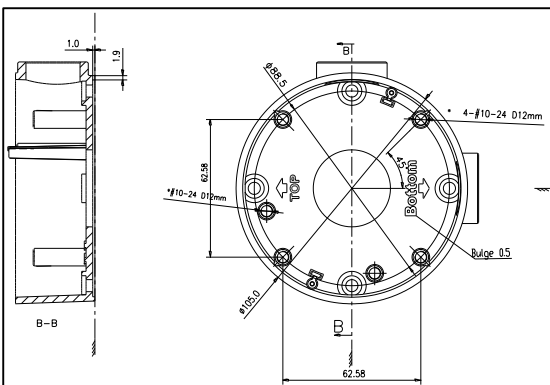

## Dimension:

**Note:** The actual dome camera may vary from the picture above.

## Parameter:

Model	DS-1260ZJ
Parameters	Junction Box for Bullet Camera
Appearance	Hikvision White
Material	Aluminum Alloy
Dimension	Φ 88.5 mm
Weight	251g