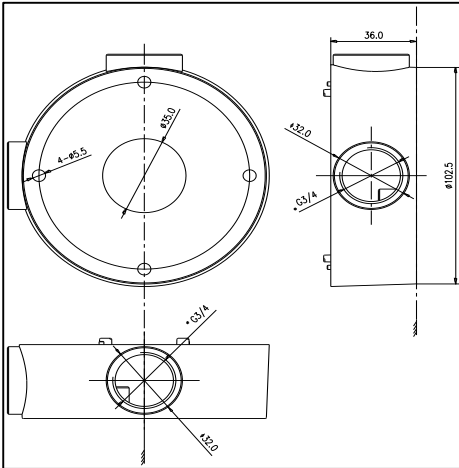

# DS-1260ZJ

Junction Box for Bullet Camera

## Dimension:

**Note:** The actual dome camera may vary from the picture above.

## Parameter:

Model	DS-1260ZJ
Parameters	Junction Box for Bullet Camera
Appearance	Hikvision White
Material	Aluminum Alloy
Dimension	Φ 88.5 mm
Weight	251g