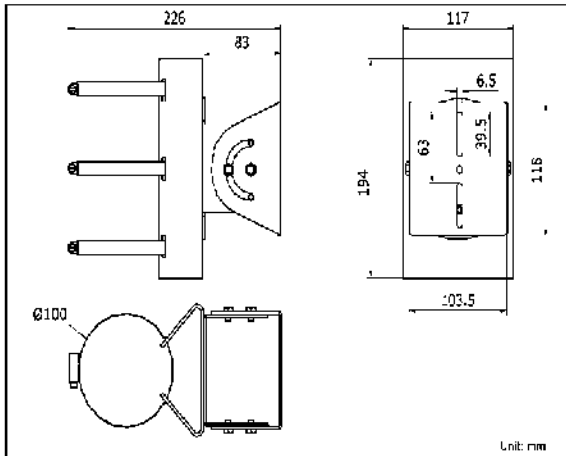

DS-1214ZJ

Horizontal Pole Mount

Features:

- For horizontal pole mounting
- The clasp is made of stainless steel
- Mounting board is made of aluminum die-casting alloy

Dimension:

Note: The actual bracket may vary from the picture above.

Order Model:

DS-1214ZJ

Parameter:

Model	DS-1214ZJ
Parameter	Horizontal Pole Mount Bracket
Appearance	Hikvision White
Material	Aluminum Alloy & Steel
Dimension	117×226×194mm
Weight	1895g

Notice:

- The site of screw hole should be noticed when using with housing
- Load capacity of pole should be more than 3 times the weight of camera and bracket
- Load capacity of clamp is 6 KG