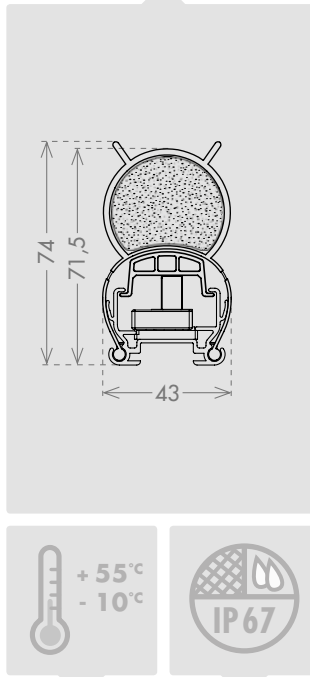

TOTAL SAFETY

Safety guaranteed on all
border's length, including
endcaps.

APPLICATIONS

SIZES

LENGTHS AND TRIMMING

TEMPERATURE

MICROSWITCH
IP RATING

SECTIONAL DOORS KIT
ASK FOR INFO: INFO@CCE.IT