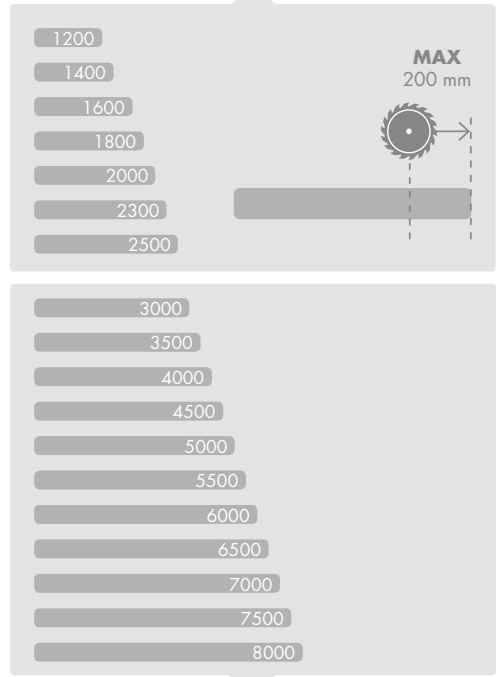

TOTAL SAFETY

Safety guaranteed on all
border's length, including
endcaps.

APPLICATIONS

SIZES

LENGTHS AND TRIMMING

TEMPERATURE

MICROSWITCH
IP RATING

SECTIONAL DOORS KIT
ASK FOR INFO: INFO@CCE.IT