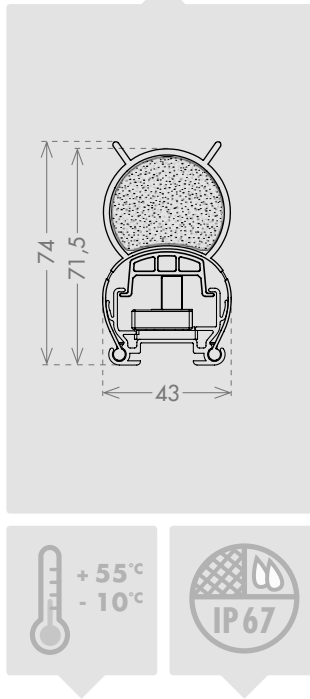

APPLICATIONS

SIZES

LENGTHS AND TRIMMING

TEMPERATURE

MICROSWITCH
IP RATING

SECTIONAL DOORS KIT
ASK FOR INFO: INFO@CCE.IT

SICURSTOP CONTROL RADIO EVO

code: **SICURCTRMEVO**